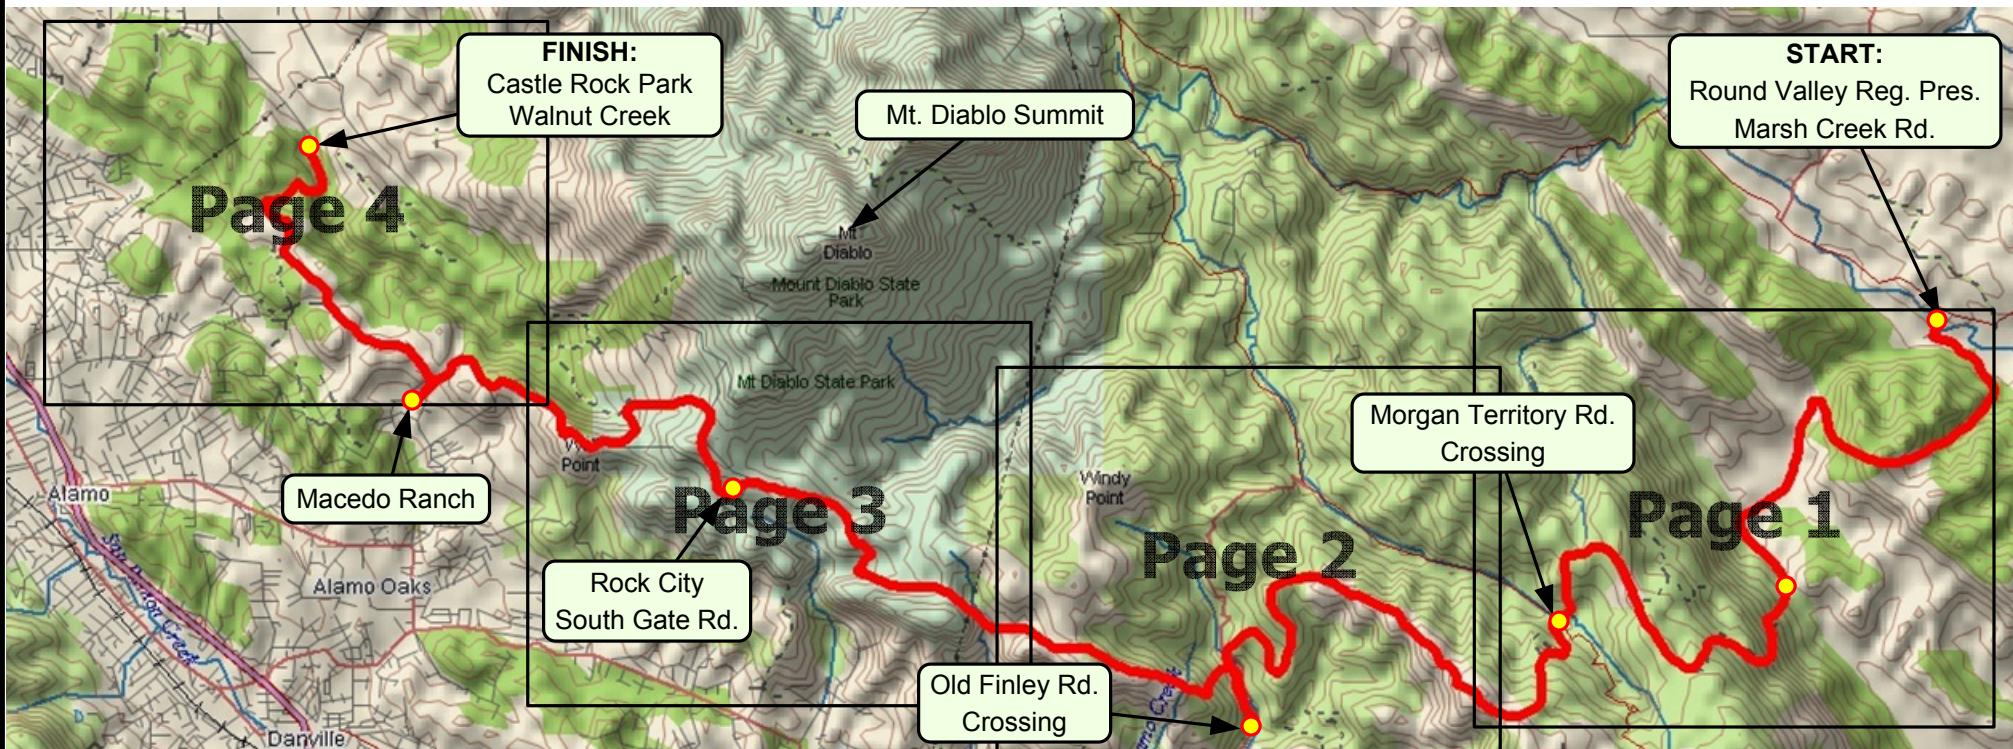

# Diablo Trail 50K, Sunday, March 22, 2009

## Course Maps

Base Map and Profile by DeLorme X-Map

Profile: Climb Elevation = 8,518 ft. , Net Gain 355 ft.